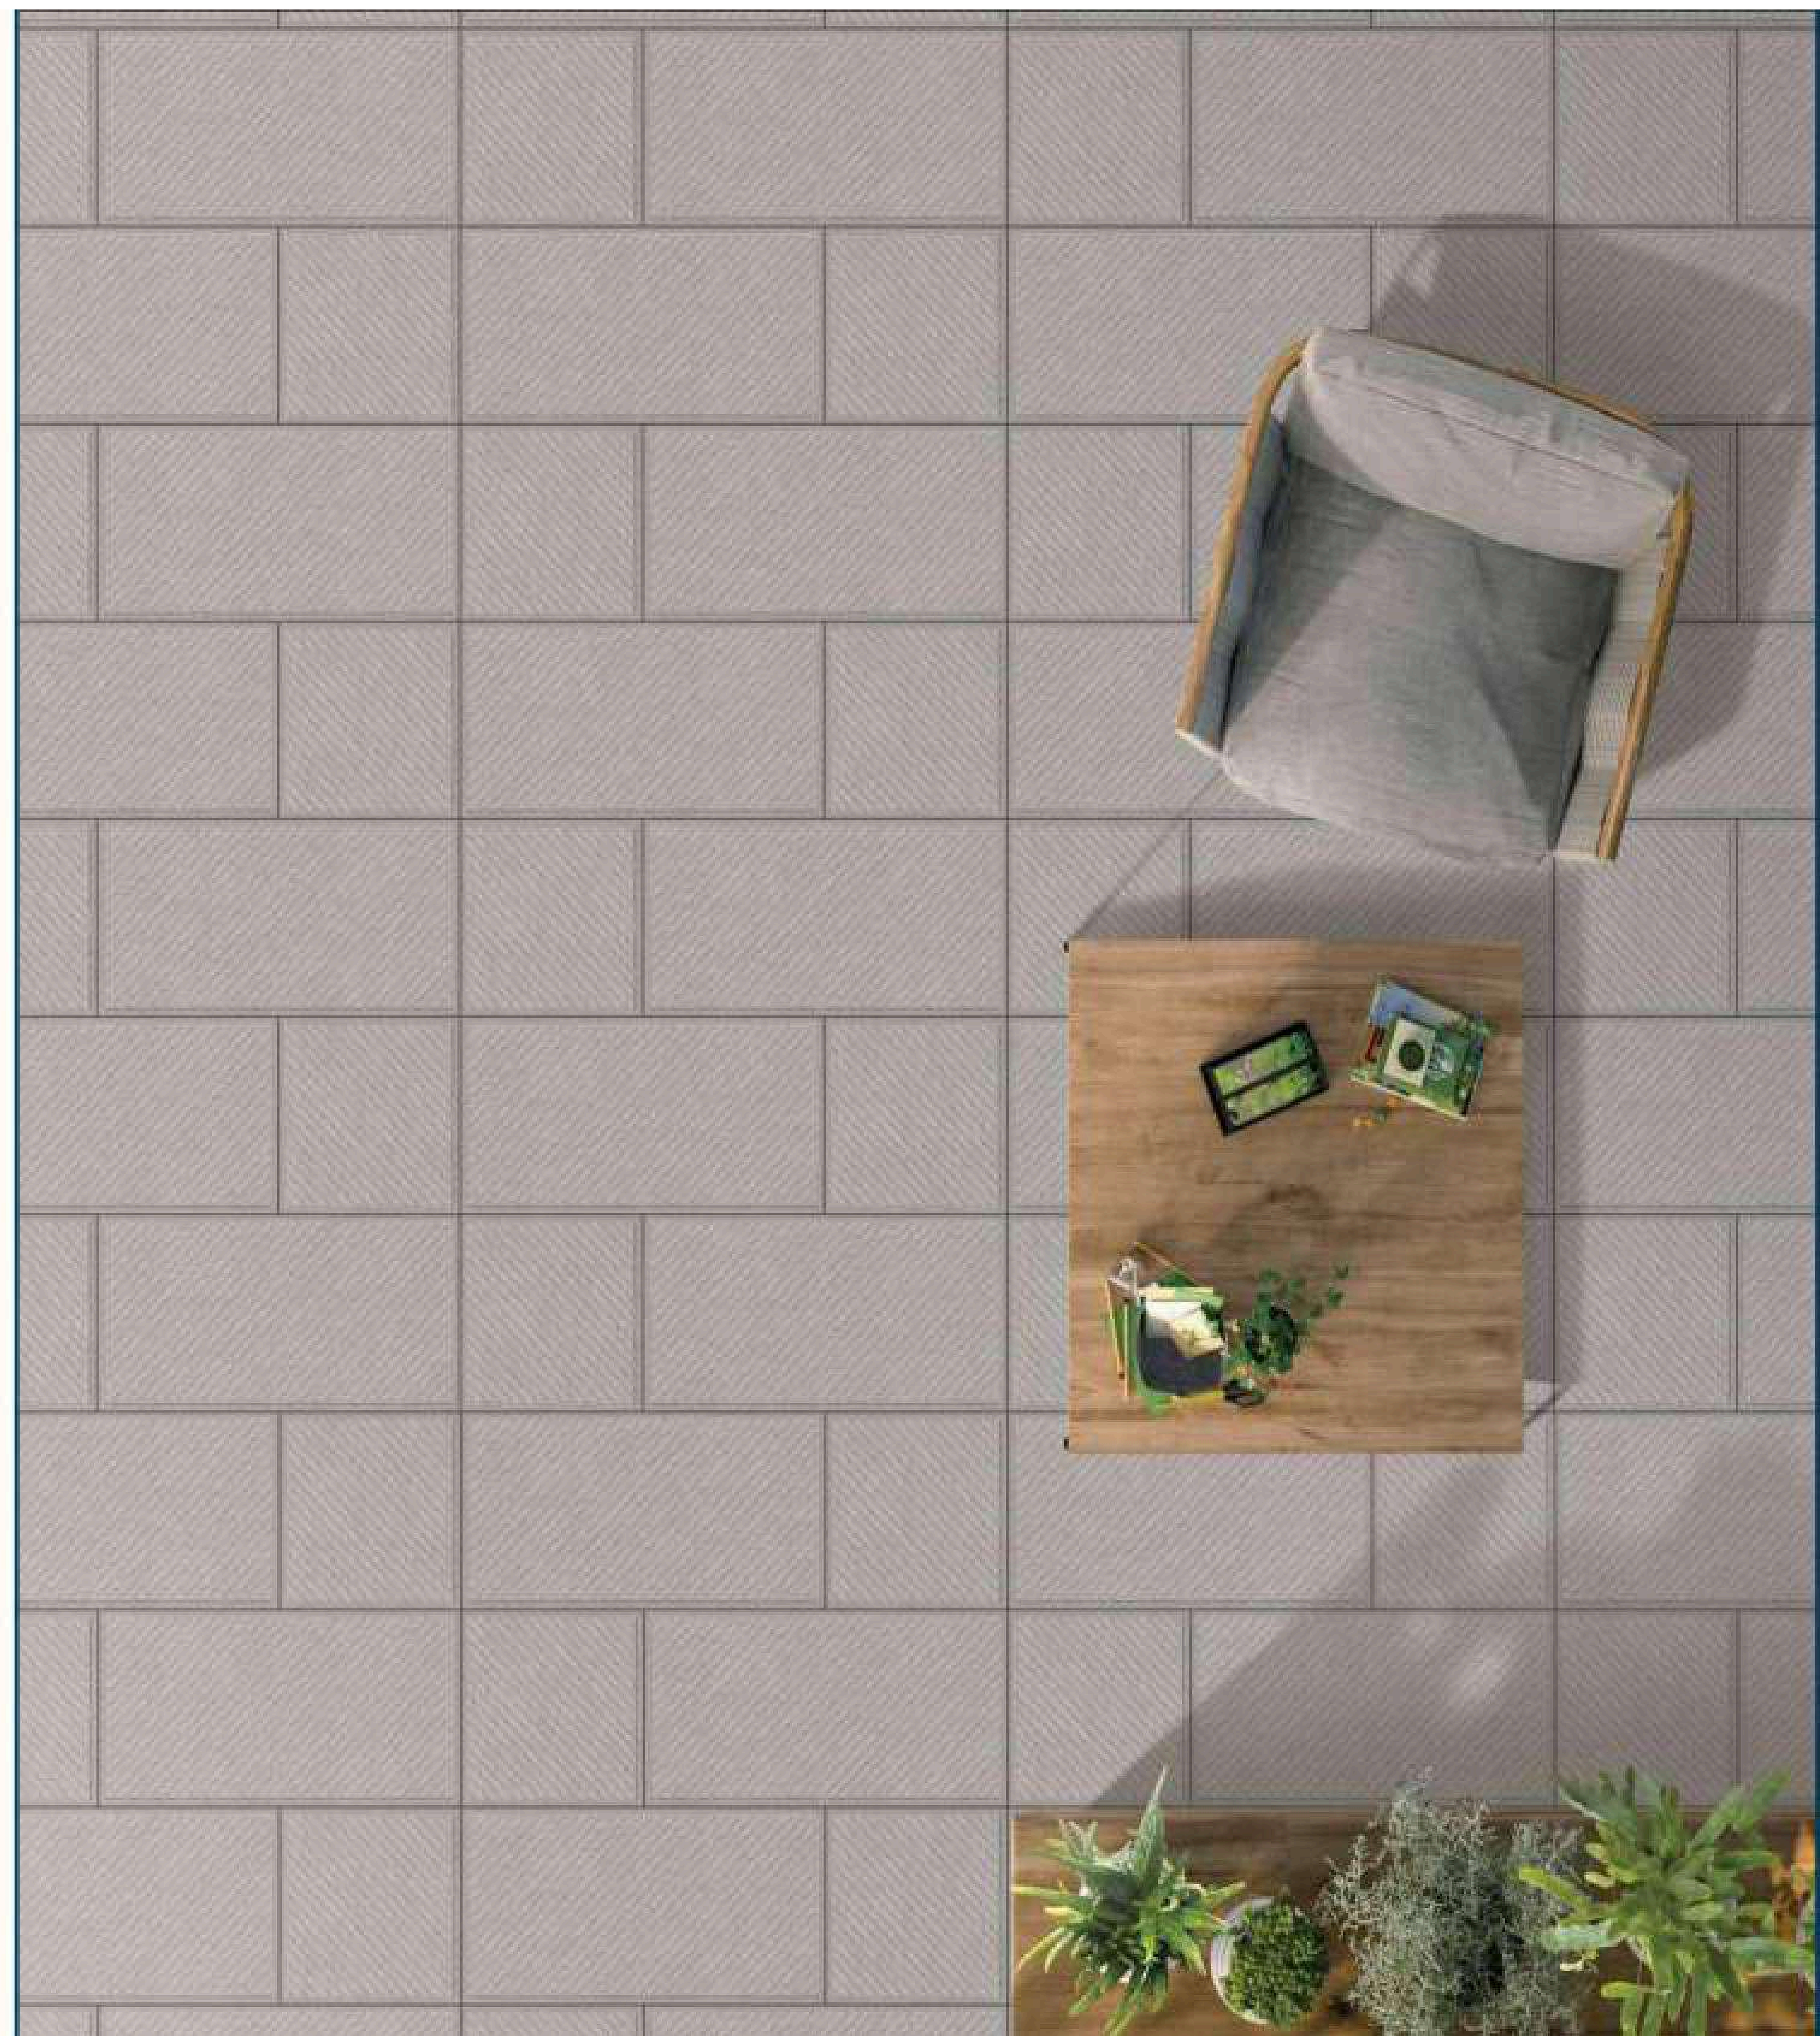

FORMAT: 300 X 600 MM & 300 X 300 MM

OBLIQUE GRIS